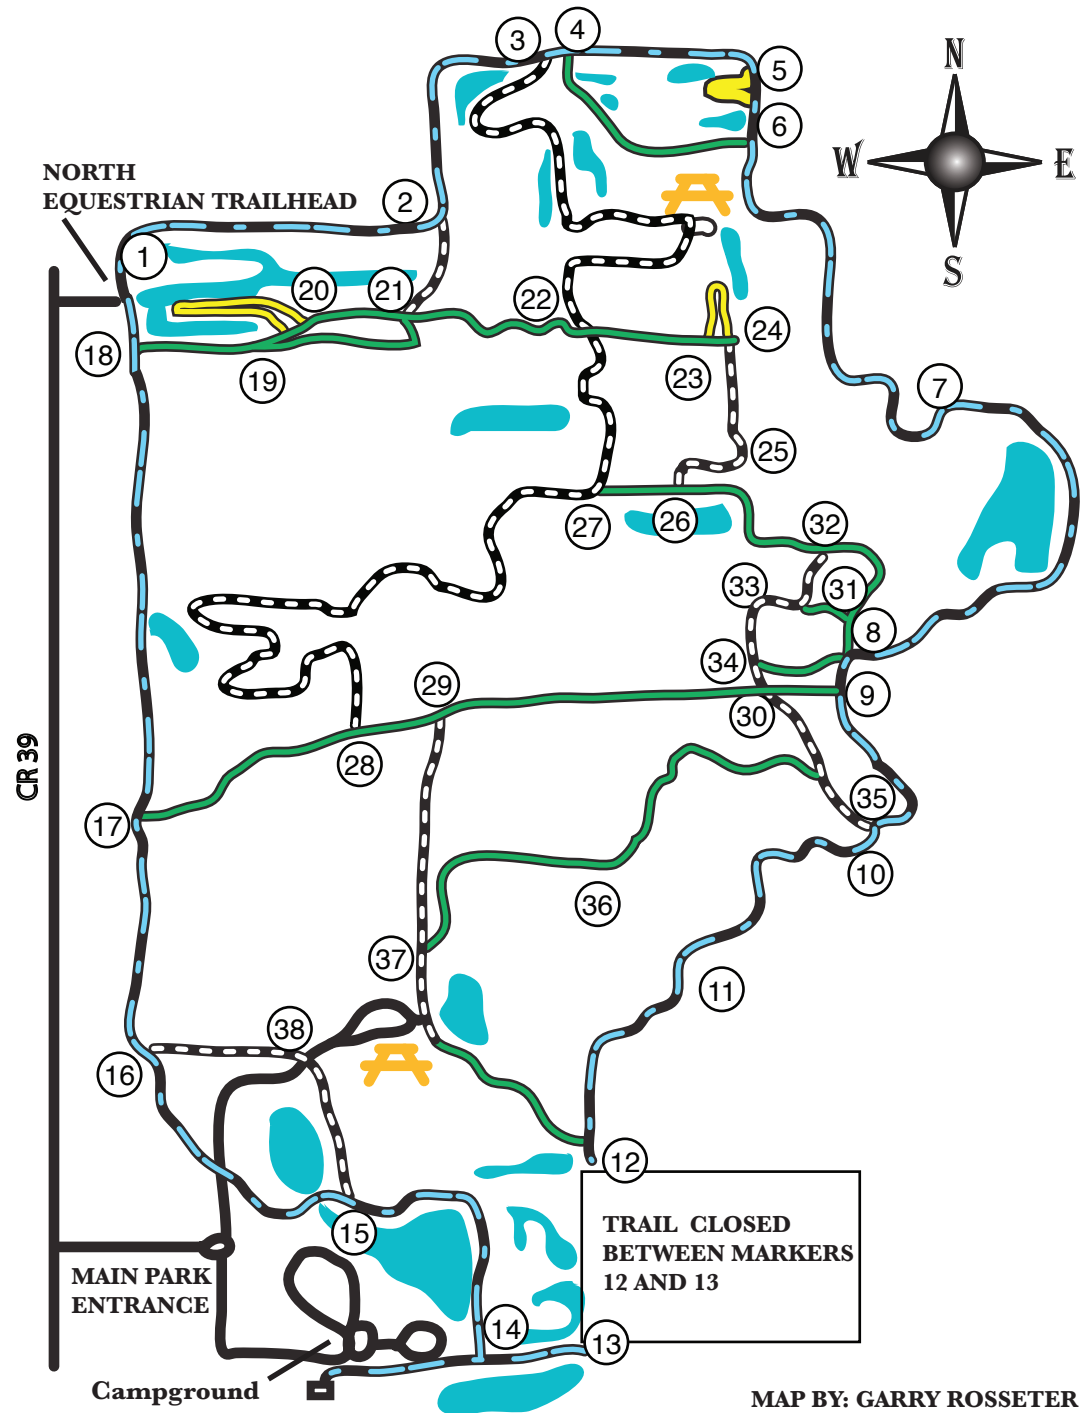

Alafia River State Park

Equestrian Trail Key

-  PARK ROAD (PAVED)
-  BLUE TRAIL (PERIMETER)
-  GREEN TRAIL (EAST TO WEST)
-  WHITE TRAIL (NORTH TO SOUTH)
-  YELLOW TRAIL (ISLAND LOOPS)
-  PICNIC TABLES
-  LAKES

PLEASE NOTE: ALL HORSE TRAILS ARE MARKED WITH COLORED ARROWS.

**IN CASE OF EMERGENCY CALL:
RANGER OFFICE - (813) 672-5320
EMERGENCY RESCUE - 911**

MAP BY: GARRY ROSSETER